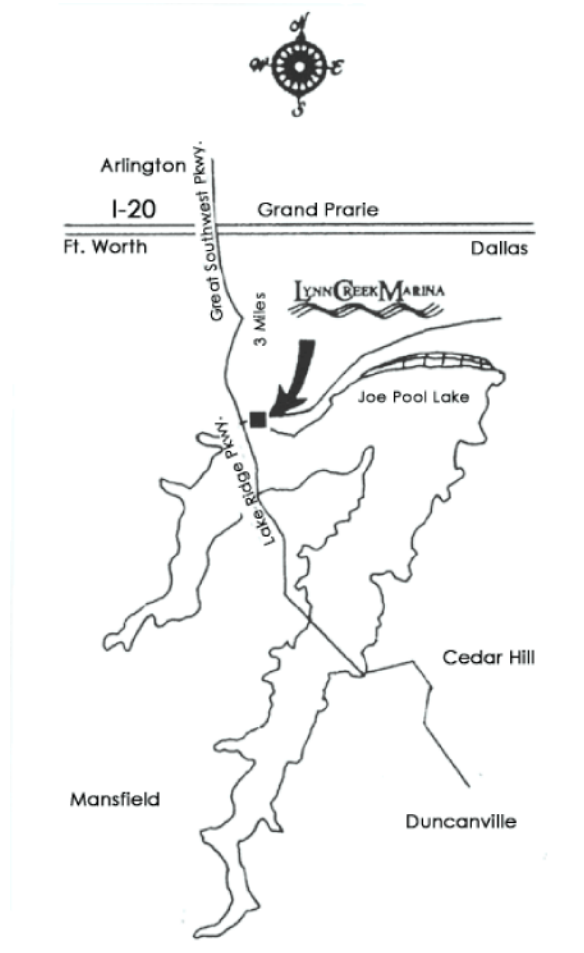

## **WBA'S 7TH ANNUAL RENDEZVOUS AT LYNN CREEK MARINA**

**ON JOE POOL LAKE  
NATIONAL MARINA DAY**

**SATURDAY, AUGUST 8TH**

Launch and lunch with ease on conveniently located Joe Pool Lake. We'll begin launching at 8:00 a.m. and slips will be available for all boats. The slips are directly in front of the Oasis Restaurant, which has indoor and outdoor seating. Don't miss this one—Joe Pool is full and clean!

**MAP & DIRECTIONS ON BACK**

GREAT SOUTHWEST PARKWAY  
IS EXIT #454 OFF OF INTERSTATE 20.

**LYNN CREEK MARINA - JOE POOL LAKE**  
**5700 LAKE RIDGE PKWY.**  
**GRAND PRAIRIE, TEXAS 75052**  
**PH. 817.640.4200 FAX 817.640.4253**